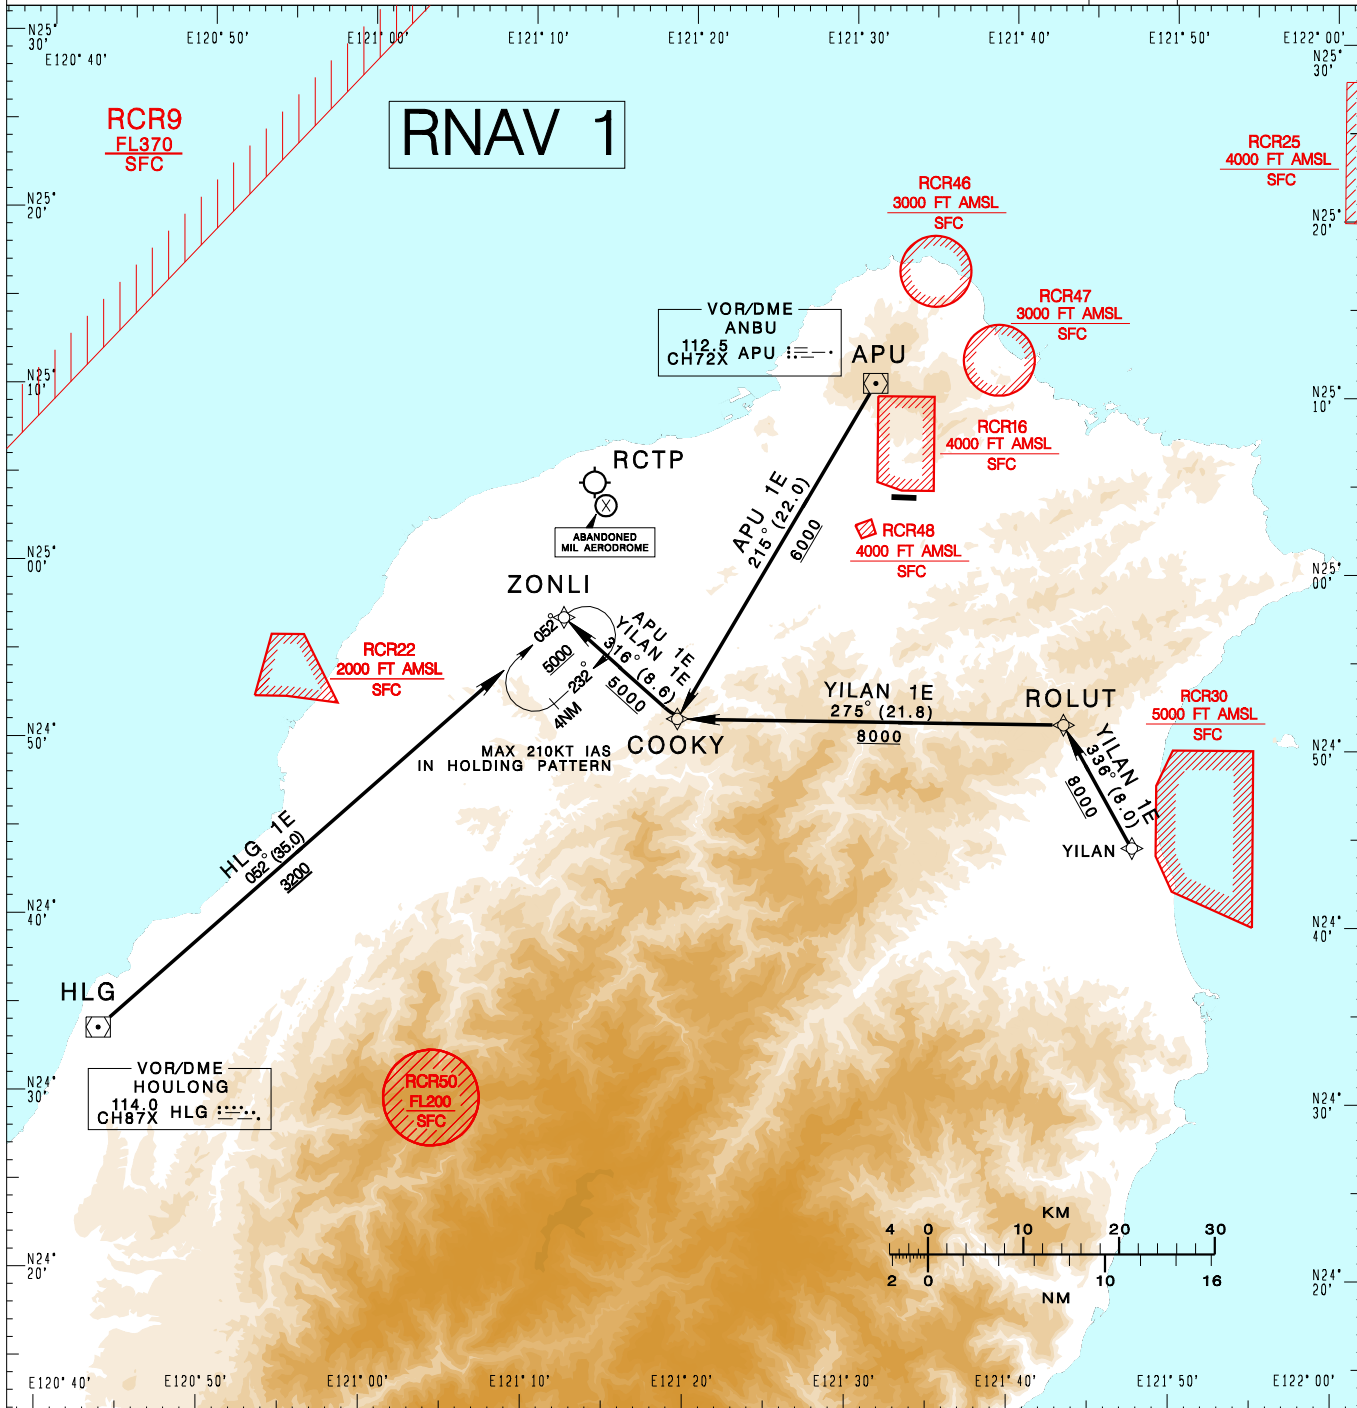

**臺北/松山機場**  
TAIPEI/SONGSHAN AD

RCSS STAR  
APU 1E RNAV(RWY 10)/HLG 1E RNAV(RWY 10)  
YILAN 1E RNAV(RWY 10)

TAIPEI ACC 126.7 129.1 127.9	TAIPEI APP 119.7 119.6 125.1	ATIS 127.4 341	<p>9100'</p> <p>MSA APP 25NM</p>	
Apt Elev: 18'		Trans Level: FL130		Trans Alt: 11,000'
BEARINGS ARE MAGNETIC; DISTANCES ARE NAUTICAL MILES; ELEVATIONS, HEIGHTS IN FEET				

CHANGES: NEW CHART

- ANBU ONE ECHO RNAV ARRIVAL  
From APU to COOKY then ZONLI.
- HOULONG ONE ECHO RNAV ARRIVAL  
From HLG to ZONLI.
- YILAN ONE ECHO RNAV ARRIVAL  
From YILAN to ROLUT then COOKY, ZONLI.